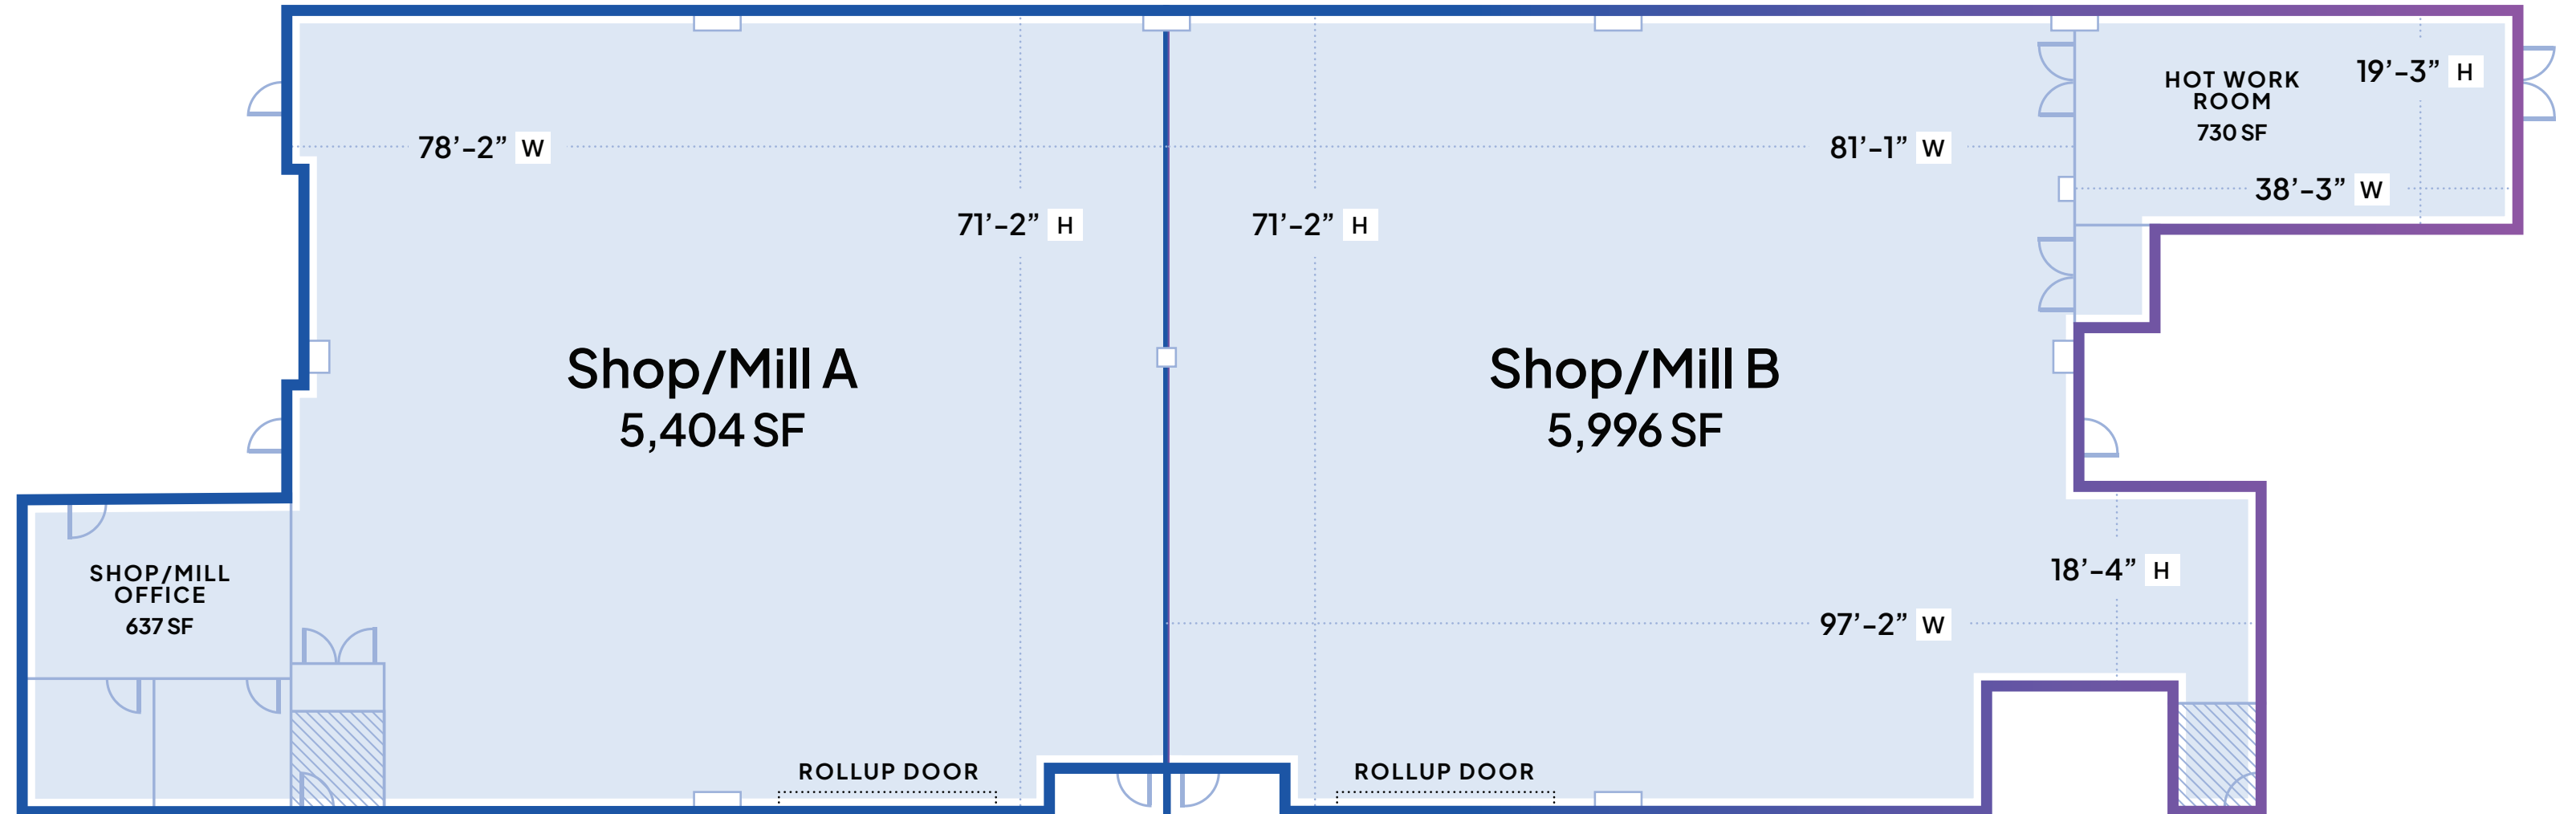

Floor Level 4 – Shop/Mill (With Dividing Wall)

Total Area: 12,767 SF

Floor Level 4 – Shop/Mill (Without Dividing Wall)