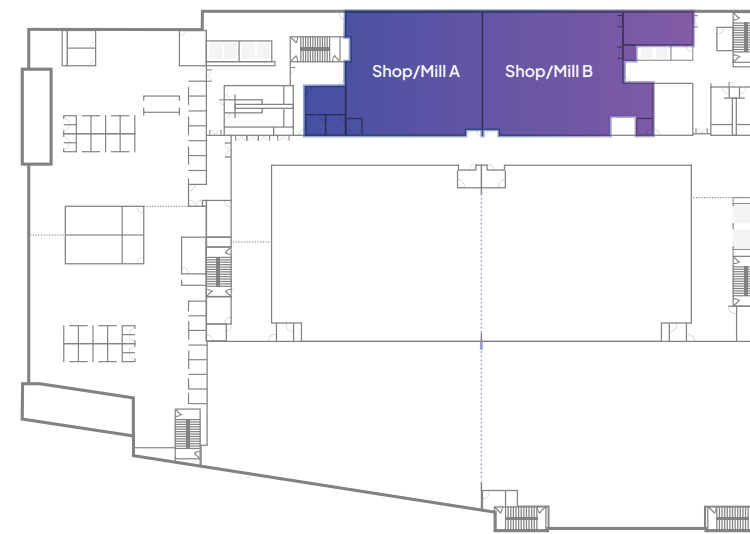

Floor Level 4 – Shop/Mill (With Dividing Wall)

Total Area: 12,767 SF

Floor Level 4 – Shop/Mill (Without Dividing Wall)