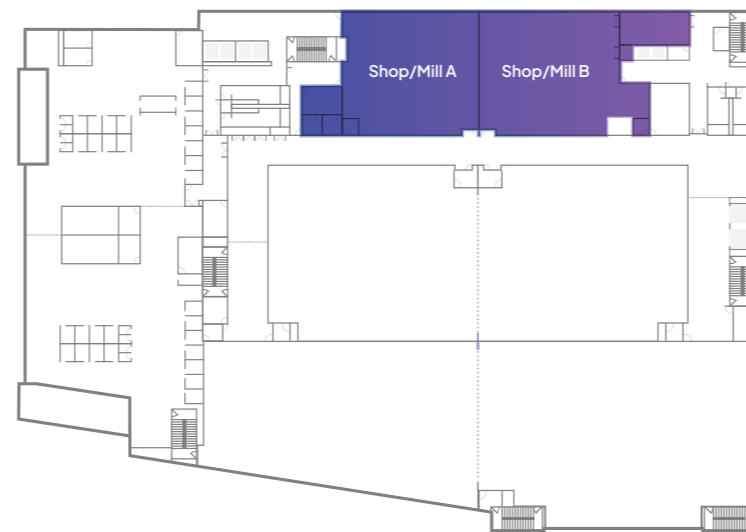

BORDEN STUDIOS

Floor Level 4 – Shop/Mill (With Dividing Wall)

Total Area: 11,400 SF

Floor Level 4 – Shop/Mill (Without Dividing Wall)

Total Area: 11,400 SF