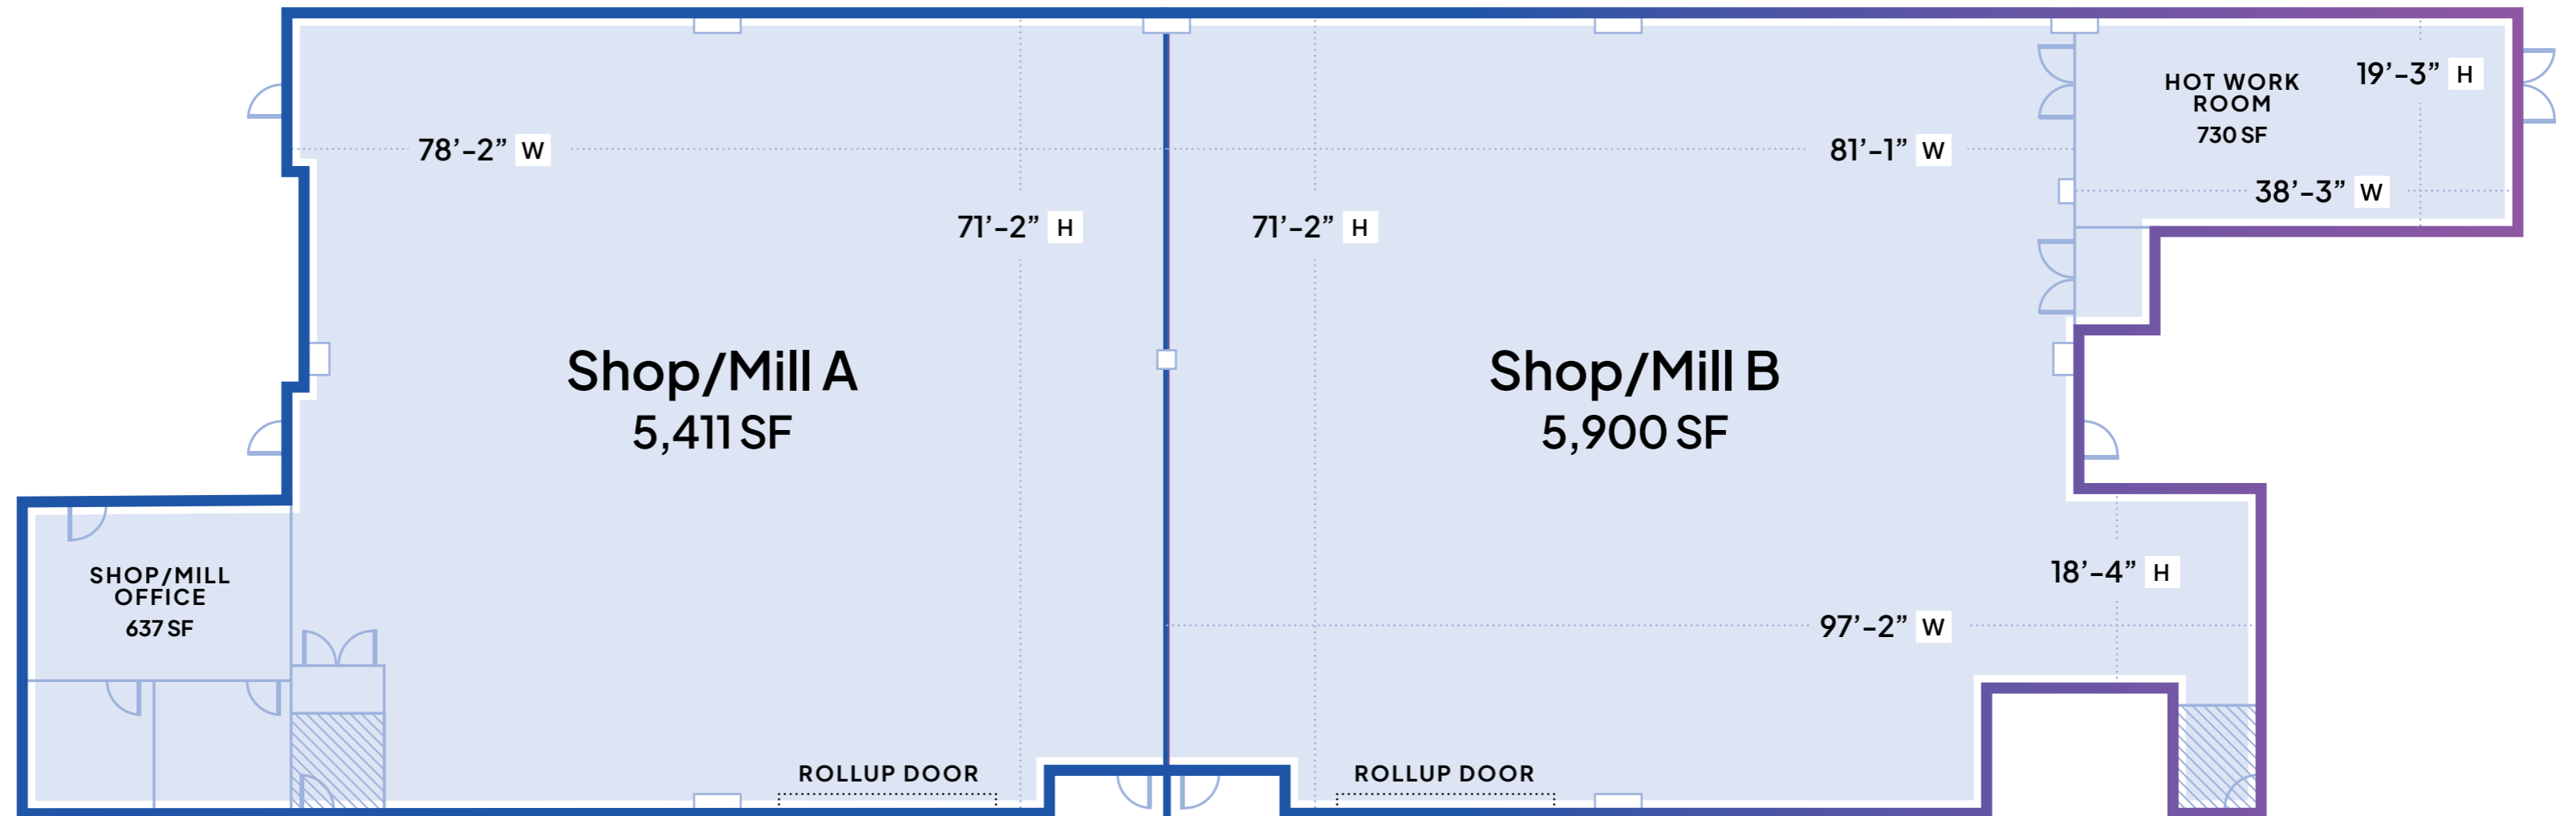

BORDEN STUDIOS

Floor Level 4 – Shop/Mill (With Dividing Wall)

Total Area: 11,400 SF

Floor Level 4 – Shop/Mill (Without Dividing Wall)

Total Area: 11,400 SF