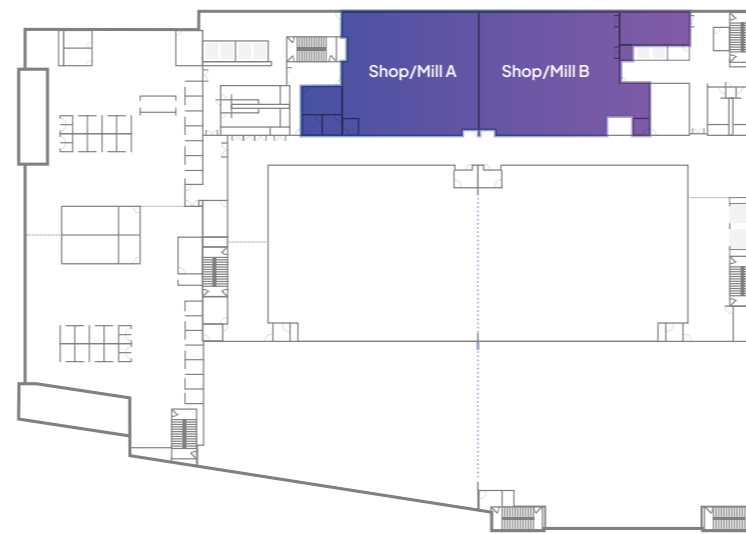

Floor Level 4 – Shop/Mill (With Dividing Wall)

Total Area: 12,686 SF

Floor Level 4 – Shop/Mill (Without Dividing Wall)

Total Area: 12,686 SF